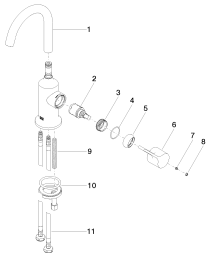

Sink - VAIA

Single-lever lavatory mixer without drain - polished chrome

Article number: 33 525 809-00 0010

- 4-7/8" Projection
- Swiveling spout 360°
- Round aerated stream
- Total height 10-3/4"
- Height to aerator/spout outlet 8-5/8"
- 1-3/8" hole diameter
- 2 x pressure hose with 3/8" compression fitting
- Water flow rate limited to max. 1.2 gpm
- lead-free
- (ADA)

polished chrome

Dimensional drawing

All dimensions in mm / inch = mm x 0,0394

Sink - VAIA
Single-lever lavatory mixer without drain - polished chrome
Article number: 33 525 809-00 0010

Flow rate chart

Sink - VAIA

Single-lever lavatory mixer without drain - polished chrome

Article number: 33 525 809-00 0010

Other surface finishes

platinum matte

33 525 809-06 0010

Dark Brass matte

33 525 809-16 0010

Dark Bronze matte

Spare parts list

Number	Item Number	Designation	Number of units
--------	-------------	-------------	-----------------