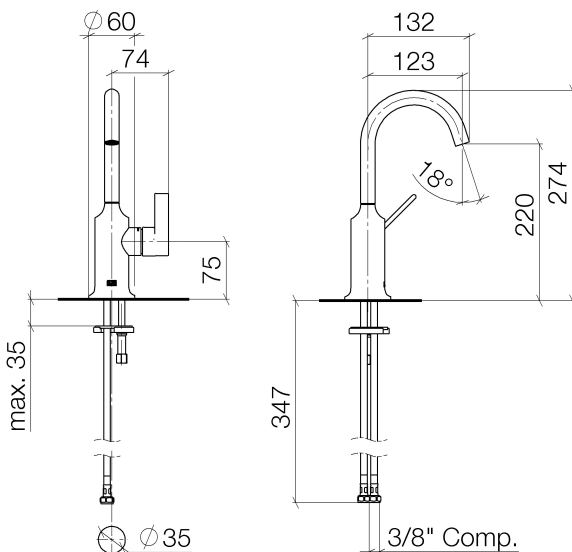

Sink - VAIA

Single-lever lavatory mixer without drain - polished chrome

Article number: 33 525 809-00 0010

- 4-7/8" Projection
- Swiveling spout 360°
- Round aerated stream
- Total height 10-3/4"
- Height to aerator/spout outlet 8-5/8"
- 1-3/8" hole diameter
- 2 x pressure hose with 3/8" compression fitting
- Water flow rate limited to max. 1.2 gpm
- lead-free
- (ADA)

polished chrome

Dimensional drawing

All dimensions in mm / inch = mm x 0,0394

Sink - VAIA
Single-lever lavatory mixer without drain - polished chrome
Article number: 33 525 809-00 0010

Flow rate chart

Sink - VAIA

Single-lever lavatory mixer without drain - polished chrome

Article number: 33 525 809-00 0010

Other surface finishes

platinum matte

33 525 809-06 0010

Dark Brass matte

33 525 809-16 0010

Dark Bronze matte