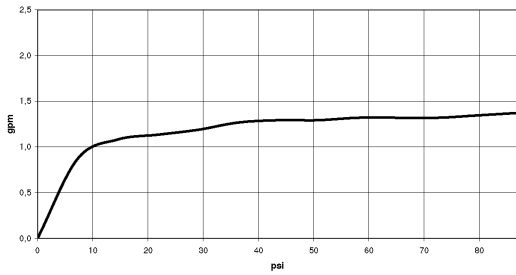

Sink - VAIA

Single-lever lavatory mixer without drain - polished chrome

Article number: 33 525 809-00 0010

- 4-7/8" Projection
- Swiveling spout 360°
- Round aerated stream
- Total height 10-3/4"
- Height to aerator/spout outlet 8-5/8"
- 1-3/8" hole diameter
- 2 x pressure hose with 3/8" compression fitting
- Water flow rate limited to max. 1.2 gpm
- lead-free
- (ADA)

polished chrome

Dimensional drawing

All dimensions in mm / inch = mm x 0,0394

Sink - VAIA
Single-lever lavatory mixer without drain - polished chrome
Article number: 33 525 809-00 0010

Flow rate chart

Sink - VAIA